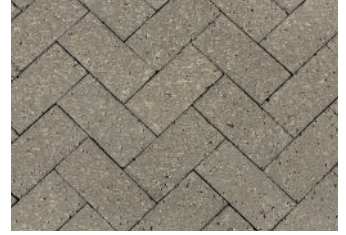

Ideal choice.

UTOPIAN SERIES

Extruded Clay Pavers

Aesthetically Pleasing Colors

Make A Powerful Tactile Impression

Triadic Color Schemes

Perfect Balance Between Quality And Character

Exclusive Tactile Textures

UTOPIAN SERIES

Extruded Clay Pavers

8520 Coarse Velour

8521 Coarse Velour

8522 Coarse Velour

8523 Coarse Velour

8530 Velour

8531 Velour

8532 Velour

8533 Velour

Acadia Clear Coarse Velour

Indian Full Range Coarse Velour

Indian Red Coarse Velour

Midland Blend Coarse Velour

St Simon Blend

The highly desirable Utopian Series Pavers are aesthetically pleasing colors and one-of-a-kind imagined textures that strike the perfect balance between quality and character. Embrace your version of paradise and communicate your idealistic design with hues coexisting in a peaceful state of soft grays and exquisite colors inspired by nature in their purest form.

Whatever your version of paradise, Utopian Series Pavers are as close to perfection as you can find.

4 x 2-1/4 x 8"
Standard Pavers

4 x 2-3/4 x 8"
Jumbo Pavers

4 x 2-1/4 x 12"
Standard Plank Pavers

Coarse Grind Utopian Series Pavers comply with ASTM C902, Class SX, Type I, Application PS, and/or ASTM C1272, Type R, Application PS. Fine Grind Utopian Series Pavers comply with ASTM C902, Class SX, Type I, Application PX, and/or ASTM C1272, Type(s) R or F, Application PX.