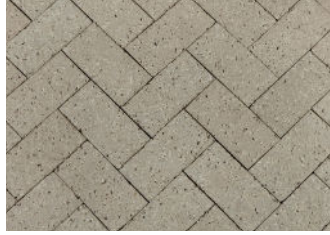

Ideal choice.

UTOPIAN SERIES

Extruded Clay Pavers

Aesthetically Pleasing Colors

Make A Powerful Tactile Impression

Triadic Color Schemes

Perfect Balance Between Quality And Character

Exclusive Tactile Textures

UTOPIAN SERIES

Extruded Clay Pavers

8520 Coarse Velour

8521 Coarse Velour

8522 Coarse Velour

8523 Coarse Velour

8530 Velour

8531 Velour

8532 Velour

8533 Velour

Acadia Clear Coarse Velour

Indian Full Range Coarse Velour

Indian Red Coarse Velour

Midland Blend Coarse Velour

St Simon Blend

The highly desirable Utopian Series Pavers are aesthetically pleasing colors and one-of-a-kind imagined textures that strike the perfect balance between quality and character. Embrace your version of paradise and communicate your idealistic design with hues coexisting in a peaceful state of soft grays and exquisite colors inspired by nature in their purest form.

Whatever your version of paradise, Utopian Series Pavers are as close to perfection as you can find.

4 x 2-1/4 x 8"
Standard Pavers

4 x 2-3/4 x 8"
Jumbo Pavers

4 x 2-1/4 x 12"
Standard Plank Pavers

Coarse Grind Utopian Series Pavers comply with ASTM C902, Class SX, Type I, Application PS, and/or ASTM C1272, Type R, Application PS. Fine Grind Utopian Series Pavers comply with ASTM C902, Class SX, Type I, Application PX, and/or ASTM C1272, Type(s) R or F, Application PX.