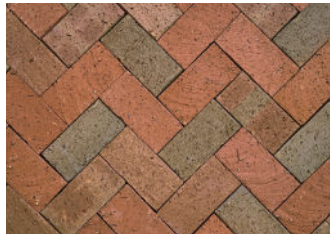

Ideal choice.

UTOPIAN SERIES

Extruded Clay Pavers

Aesthetically Pleasing Colors

Make A Powerful Tactile Impression

Triadic Color Schemes

Perfect Balance Between Quality And Character

Exclusive Tactile Textures

UTOPIAN SERIES

Extruded Clay Pavers

8520 Coarse Velour

8521 Coarse Velour

8522 Coarse Velour

8523 Coarse Velour

8530 Velour

8531 Velour

8532 Velour

8533 Velour

Acadia Clear Coarse Velour

Indian Full Range Coarse Velour

Indian Red Coarse Velour

Midland Blend Coarse Velour

St Simon Blend

The highly desirable Utopian Series Pavers are aesthetically pleasing colors and one-of-a-kind imagined textures that strike the perfect balance between quality and character. Embrace your version of paradise and communicate your idealistic design with hues coexisting in a peaceful state of soft grays and exquisite colors inspired by nature in their purest form.

Whatever your version of paradise, Utopian Series Pavers are as close to perfection as you can find.

4 x 2-1/4 x 8"
Standard Pavers

4 x 2-3/4 x 8"
Jumbo Pavers

4 x 2-1/4 x 12"
Standard Plank Pavers

Coarse Grind Utopian Series Pavers comply with ASTM C902, Class SX, Type I, Application PS, and/or ASTM C1272, Type R, Application PS. Fine Grind Utopian Series Pavers comply with ASTM C902, Class SX, Type I, Application PX, and/or ASTM C1272, Type(s) R or F, Application PX.