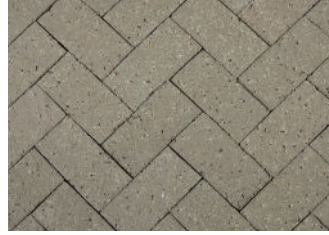

Ideal choice.

UTOPIAN SERIES

Extruded Clay Pavers

Aesthetically Pleasing Colors

Make A Powerful Tactile Impression

Triadic Color Schemes

Perfect Balance Between Quality And Character

Exclusive Tactile Textures

UTOPIAN SERIES

Extruded Clay Pavers

8520 Coarse Velour

8521 Coarse Velour

8522 Coarse Velour

8523 Coarse Velour

8530 Velour

8531 Velour

8532 Velour

8533 Velour

Acadia Clear Coarse Velour

Indian Full Range Coarse Velour

Indian Red Coarse Velour

Midland Blend Coarse Velour

St Simon Blend

The highly desirable Utopian Series Pavers are aesthetically pleasing colors and one-of-a-kind imagined textures that strike the perfect balance between quality and character. Embrace your version of paradise and communicate your idealistic design with hues coexisting in a peaceful state of soft grays and exquisite colors inspired by nature in their purest form.

Whatever your version of paradise, Utopian Series Pavers are as close to perfection as you can find.

4 x 2-1/4 x 8"
Standard Pavers

4 x 2-3/4 x 8"
Jumbo Pavers

4 x 2-1/4 x 12"
Standard Plank Pavers

Coarse Grind Utopian Series Pavers comply with ASTM C902, Class SX, Type I, Application PS, and/or ASTM C1272, Type R, Application PS. Fine Grind Utopian Series Pavers comply with ASTM C902, Class SX, Type I, Application PX, and/or ASTM C1272, Type(s) R or F, Application PX.