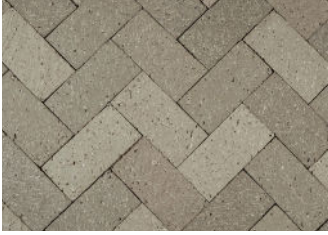

Ideal choice.

UTOPIAN SERIES

Extruded Clay Pavers

Aesthetically Pleasing Colors

Make A Powerful Tactile Impression

Triadic Color Schemes

Perfect Balance Between Quality And Character

Exclusive Tactile Textures

UTOPIAN SERIES

Extruded Clay Pavers

8520 Coarse Velour

8521 Coarse Velour

8522 Coarse Velour

8523 Coarse Velour

8530 Velour

8531 Velour

8532 Velour

8533 Velour

Acadia Clear Coarse Velour

Indian Full Range Coarse Velour

Indian Red Coarse Velour

Midland Blend Coarse Velour

St Simon Blend

The highly desirable Utopian Series Pavers are aesthetically pleasing colors and one-of-a-kind imagined textures that strike the perfect balance between quality and character. Embrace your version of paradise and communicate your idealistic design with hues coexisting in a peaceful state of soft grays and exquisite colors inspired by nature in their purest form.

Whatever your version of paradise, Utopian Series Pavers are as close to perfection as you can find.

4 x 2-1/4 x 8"
Standard Pavers

4 x 2-3/4 x 8"
Jumbo Pavers

4 x 2-1/4 x 12"
Standard Plank Pavers

Coarse Grind Utopian Series Pavers comply with ASTM C902, Class SX, Type I, Application PS, and/or ASTM C1272, Type R, Application PS. Fine Grind Utopian Series Pavers comply with ASTM C902, Class SX, Type I, Application PX, and/or ASTM C1272, Type(s) R or F, Application PX.