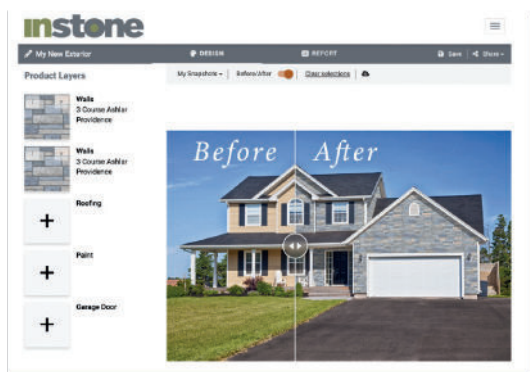

AND THAT'S GROOVY.

DREAM IT, SEE IT, STONE IT.

Stop guessing and start dreaming with our Project Visualizer! Upload a photo of your home or building and play around with stone profiles and colors until you find "the one." It's easy, fun, and the perfect way to picture the possibilities before you make it real.