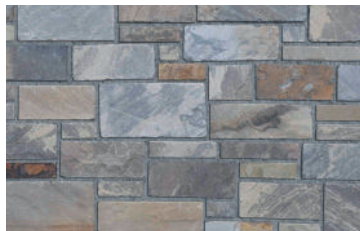

Klondike

Lancaster

Oxford

Providence

Saddleback

Sienna

length: Up to 18" **heights:** 2-1/4", 5", 7-3/4"

4 COURSE ASHLAR FORMFIT

NEW

Chinook

Diamond River

Lancaster

Oxford

Providence

Yukon

length: Up to 24" **heights:** 2", 4", 6", 8"