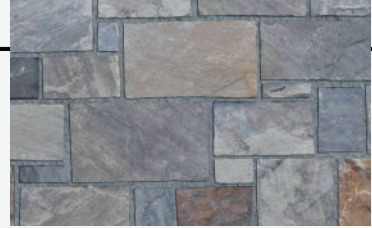

length: Up to 24" **heights:** 4" - 8"

FIELDSTONE

Cambrian

Chinook

Copper Canyon

Lancaster

Providence

Sierra Ridge

WestCoast®

size of stone: Up to 1-1/2 ft²

CASTLESTONE

Black Rundle

Cambrian

Copper Canyon

Providence

WestCoast®