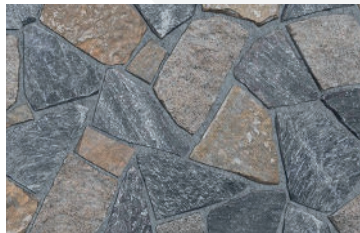

ATLAS STRIP

NEW

Chinook

Copper Canyon

Lancaster

New England

Providence

WestCoast®

length: Up to 24" **heights:** 4" - 8"

FIELDSTONE

Cambrian

Chinook

Copper Canyon

Lancaster

Providence

Sierra Ridge