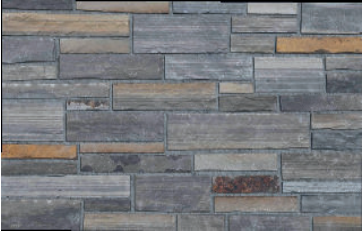

New England Quarry LedgeStone®

PANGAEA
NATURAL STONE INC.

THIN STONE VENEER COLLECTIVE

LEDGESTONE

Black Rundle

Cambrian

Chinook

Copper Canyon

Lancaster

New England

Providence

Tuscan

WestCoast®

length: Up to 18" **heights:** Up to 5"

TERRAIN LEDGESTONE FORMFIT

Lancaster