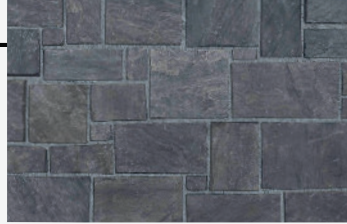

length: Up to 24" **heights:** 4" - 8"

FIELDSTONE

Cambrian

Chinook

Copper Canyon

Lancaster

Providence

Sierra Ridge

WestCoast®

size of stone: Up to 1-1/2 ft²

CASTLESTONE

Black Rundle

Cambrian

Copper Canyon

Providence

WestCoast®