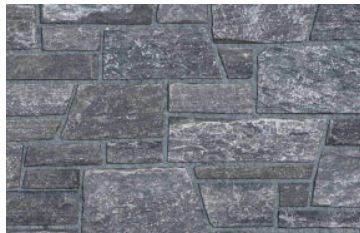

Coyote

Lancaster

New England

Providence

Thunder Ridge

Wolverine

length: *Up to 16"* **heights:** *Up to 8" (Thunder Ridge Up to 6")*

MICROLEDGE