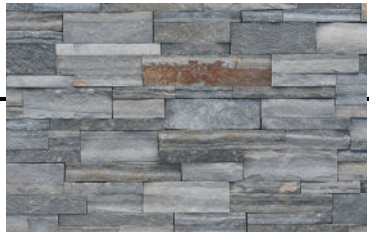

Lancaster

New England

Providence

Tuscan

WestCoast®

length: Up to 18" **heights:** Up to 5"

TERRAIN LEDGESTONE FORMFIT

Lancaster

Klondike

Lancaster

Oxford

Providence

Saddleback

Sienna

length: Up to 18" **heights:** 2-1/4", 5", 7-3/4"

4 COURSE ASHLAR FORMFIT