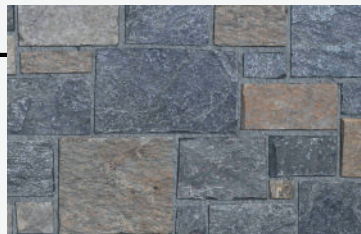

CASTLESTONE

---

length: *Up to 18"* **heights:** *Up to 12"*

ROMAN CASTLESTONE

Lancaster

length: *Up to 18"* **heights:** *Up to 12"*