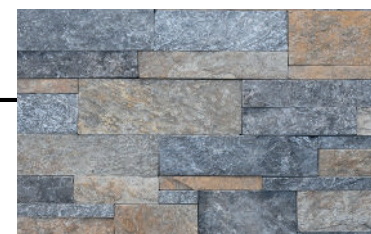

3 COURSE ASHLAR

length: Up to 18" **heights:** 2-1/4", 5", 7-3/4"

4 COURSE ASHLAR FORMFIT

NEW

Lancaster

length: Up to 24" **heights:** 2", 4", 6", 8"