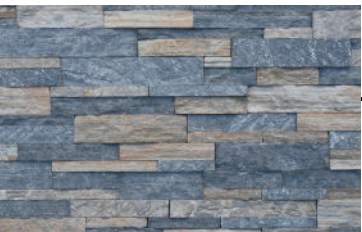

New England Quarry LedgeStone®

PANGAEA
NATURAL STONE INC.

THIN STONE VENEER COLLECTIVE

LEDGESTONE

Black Rundle

Cambrian

Chinook

Copper Canyon

Lancaster

New England

Providence

Tuscan

WestCoast®

length: Up to 18" **heights:** Up to 5"

TERRAIN LEDGESTONE FORMFIT

Lancaster

Klondike

Lancaster

Oxford

Providence

Saddleback

Sienna

length: Up to 18" **heights:** 2-1/4", 5", 7-3/4"

4 COURSE ASHLAR FORMFIT