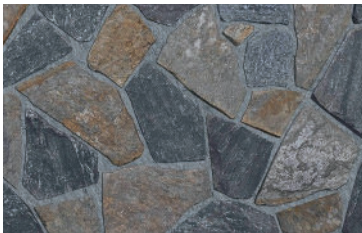

ATLAS STRIP

NEW

Chinook

Copper Canyon

Lancaster

New England

Providence

WestCoast®

length: Up to 24" **heights:** 4" - 8"

FIELDSTONE

Cambrian

Chinook

Copper Canyon

Lancaster

Providence

Sierra Ridge