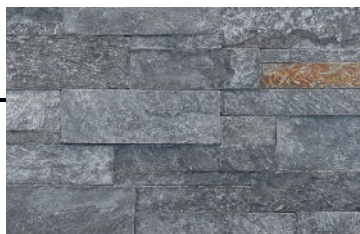

Diamond River