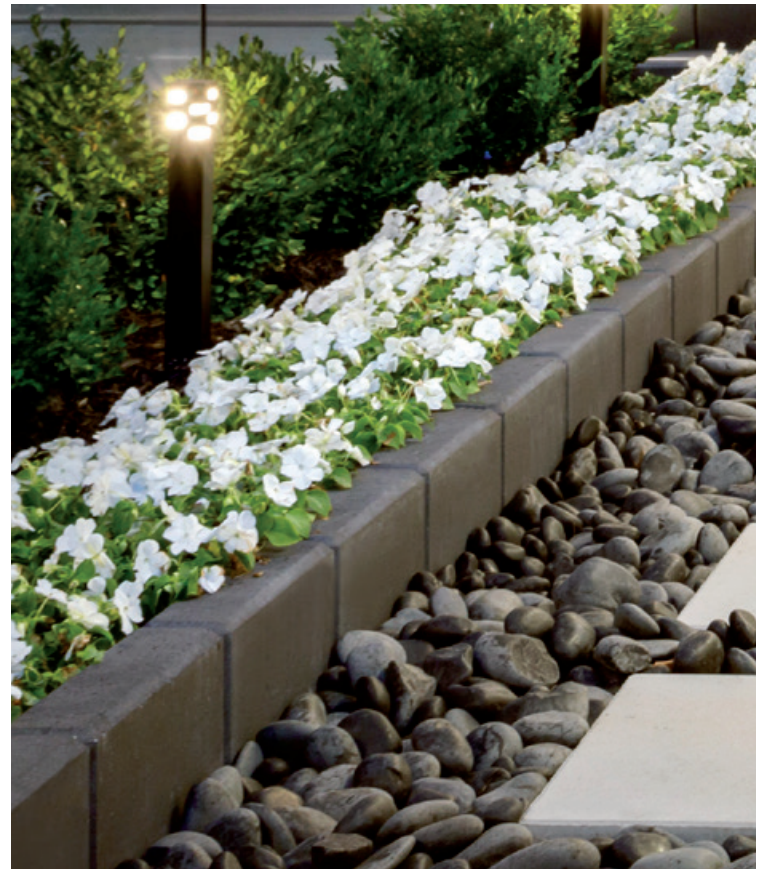

RAFFINATO

↑ Onyx Black

Smooth	Polished*		90 mm
		Caiffe Crema	 Depth: 9 13/16 in 249 mm 3 9/16 x 14 1/8 in 90 x 359 mm
		Beige Cream	180 mm Depth: 9 13/16 in 249 mm 7 1/16 x 14 1/8 in 180 x 359 mm
		Greyed Nickel	Polished 90 mm Depth: 9 5/8 in 245 mm 3 9/16 x 14 1/16 in 90 x 357 mm
		Shale Grey	 Depth: 9 5/8 in 245 mm 3 9/16 x 14 1/16 in 90 x 357 mm
		Onyx Black	Polished 180 mm Depth: 9 5/8 in 245 mm 7 1/16 x 14 1/16 in 180 x 357 mm

* Polished is made-to-order, with a minimum order of 500 sq. ft. of Raffinato Polished wall. Deposit required.