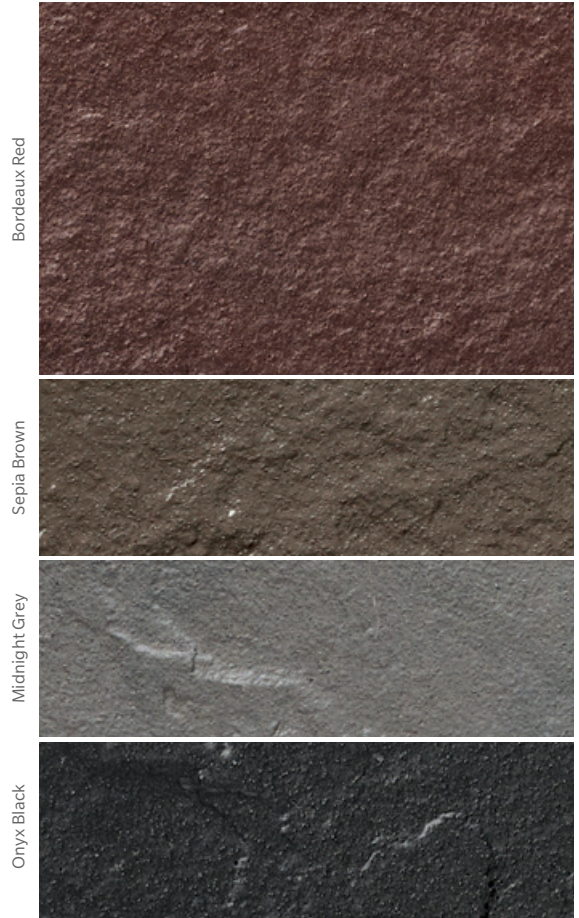

Onyx Black

KE Factory-applied protection for stain resistance.

Dimensions

4 7/16 x 11 x 2 3/4 in
112 x 279 x 70 mm

↑ Onyx Black

Onyx Black

NEW Available spring 2025

OXFORD