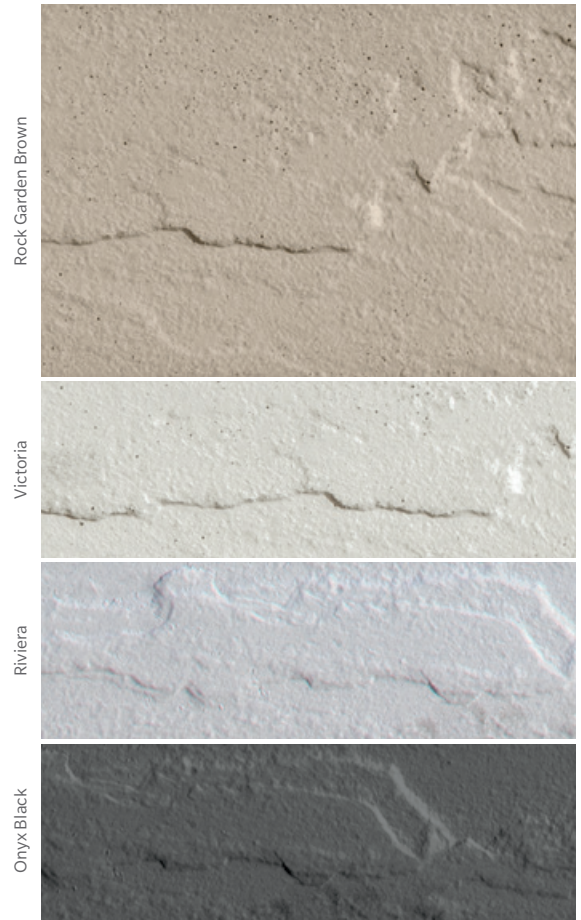

Rock Garden Brown

Victoria

Riviera

Onyx Black

KE Factory-applied protection for stain resistance.

*All pieces are sold separately. Core blocks & Base units are required, Iconic & Rosemont Fascia & Corner units have the same dimensions.

Core - Single-sided* ⓘ

Depth: 9 1/4 in 235 mm

5 7/8 x 7 7/8 in
150 x 200 mm

Core - Double-sided* ⓘ

Depth: 11 1/4 in 281 mm

5 7/8 x 7 7/8 in
150 x 200 mm

Base Unit* ⓘ

Depth: 12 in 305 mm

2 3/8 x 23 5/8 in
60 x 600 mm

↑ Victoria