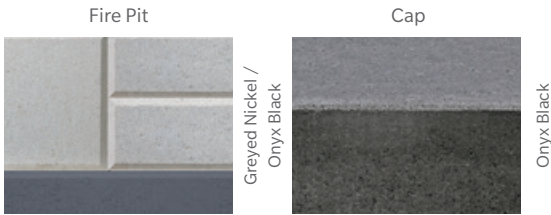

RAFFINATO

FIRE PIT

Dimensions

Overall Height	Width	Length	
21 ¼	41 ½	55 ⅞	in
540	1 054	1 419	mm

Available with UGO (Universal Gas Orifice) for natural gas & liquid propane burning options, wood burning or smokeless wood burning. Visit techo-bloc.com to discover more.

Raffinato 12" x 24" caps included. Metal fire pit insert sold separately. The installation of a sleeve or accessory kit will prevent damages to your fire pit

↓ Greyled Nickel & Onyx Black