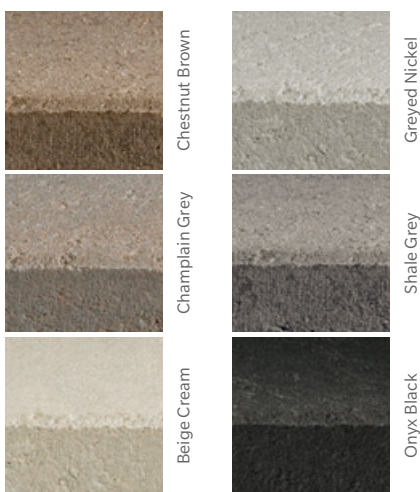

HD² Minimizes pores for a smoother finish.