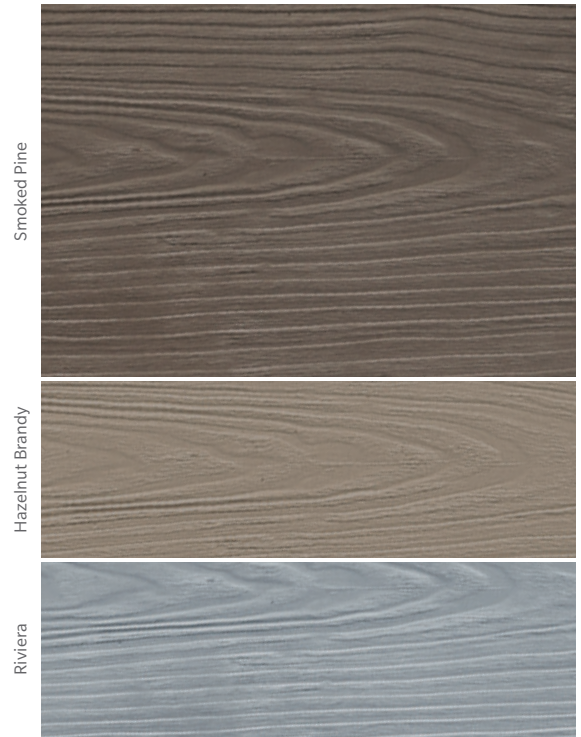

Smoked Pine

Hazelnut Brandy

Riviera

KE Factory-applied protection for stain resistance.

5 × 30

5 × 30 × 2 ¼ in
127 × 762 × 57 mm

10 × 30

10 × 30 × 2 ¼ in
254 × 762 × 57 mm

↑ 5 × 30 - Riviera