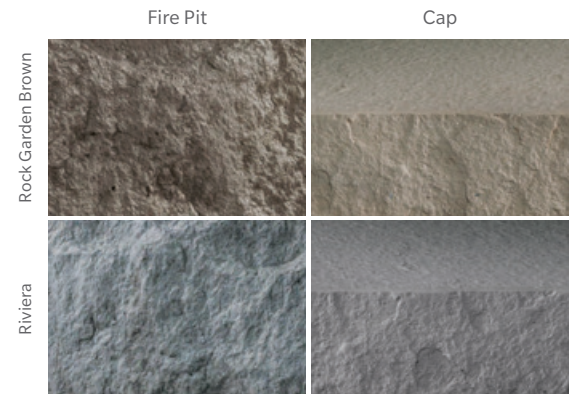

Dimensions

	Height	Width	Length
in	18	51 ¾	51 ¾
mm	457	1 314	1 314

Available with UGO (Universal Gas Orifice) for natural gas & liquid propane burning options, wood burning or smokeless wood burning. Visit techo-bloc.com to discover more.

Piedimonte caps included. Metal fire pit insert sold separately. The installation of a sleeve or accessory kit will prevent damages to your fire pit.

↑ Riviera paired with Antika paver & Blu Slate slab