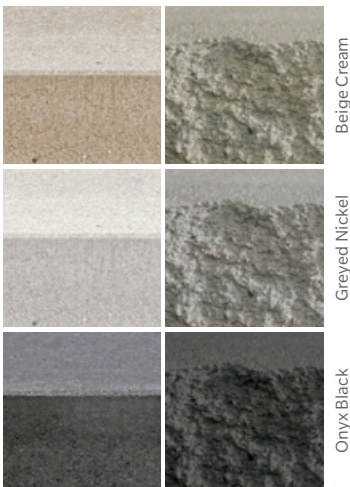

Beige Cream

Greyed Nickel

Onyx Black

Rock Garden Brown

Riviera

Onyx Black

Factory-applied protection for stain resistance.

Dimensions