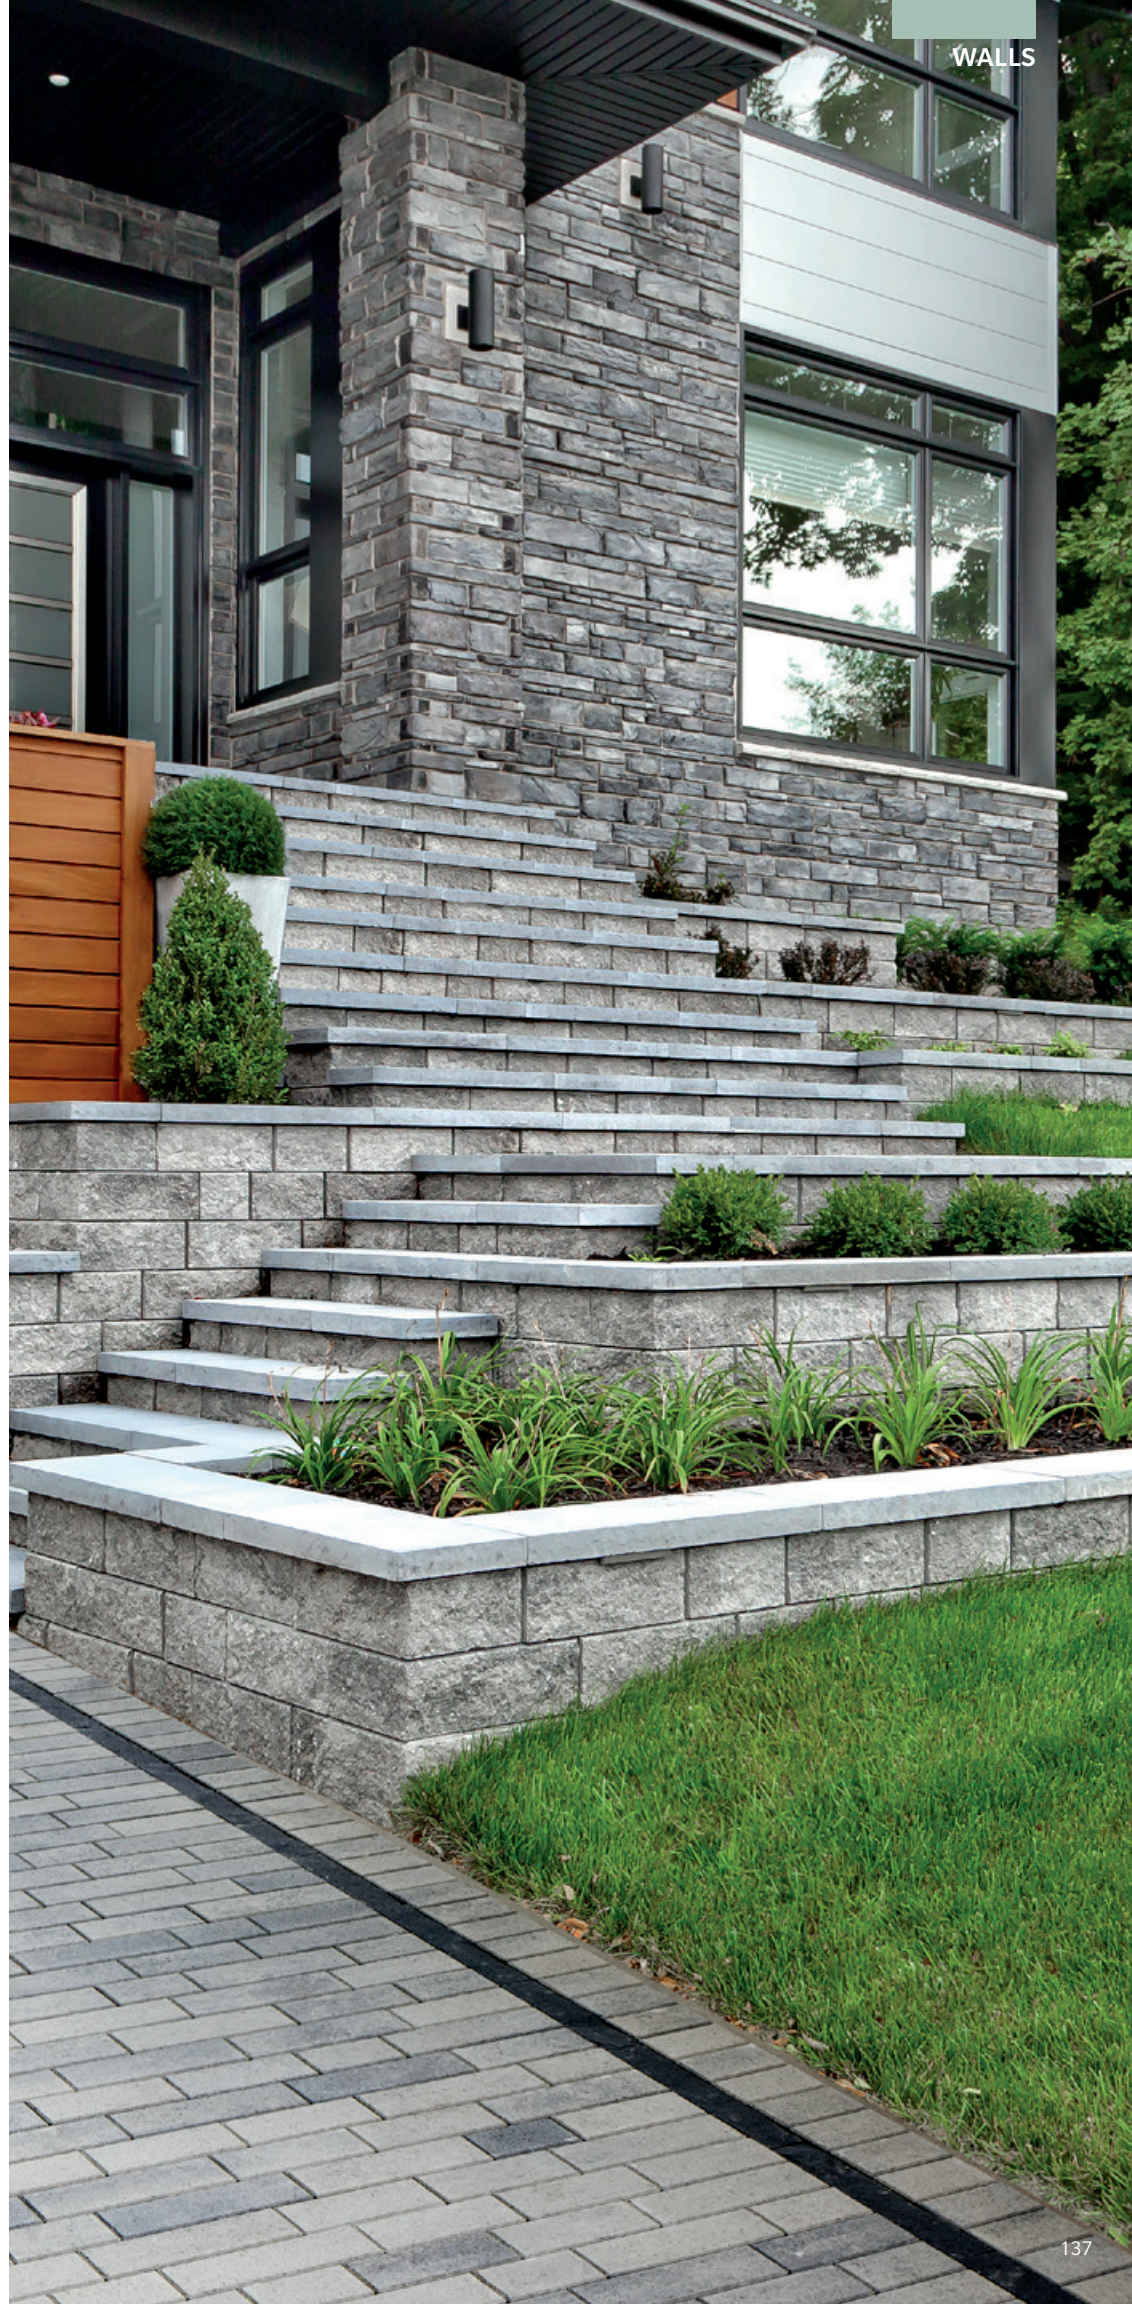

Chestnut Brown

Sandlewood

Champlain Grey

Shale Grey

Wall & Corner - Double-sided Wall

Depth: 11 in 279 mm
Side 1 : 5 7/8 x 16 in
150 x 406 mm
Side 2 : 5 7/8 x 10 1/2 in
150 x 266 mm

Pillar

Depth: 10 1/2 in 266 mm
5 7/8 x 16 in
150 x 406 mm

↓ Shale Grey