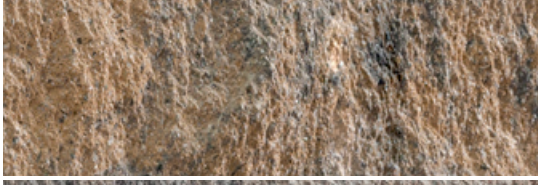

Dimensions

Depth: 1 1/16 in 17 mm

3 1/16 x 7 7/8 in
100 x 200 mm

3 1/16 x 15 3/4 in
100 x 400 mm

3 1/16 x 23 5/8 in
100 x 600 mm

↑ Beige paired with Sandstone slab

SEMMA

Chestnut Brown