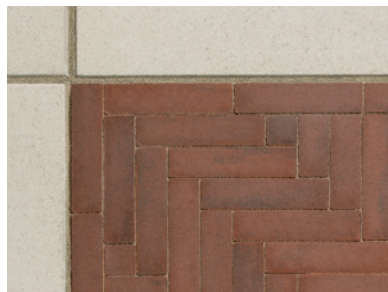

Industria 600 Shale Grey 72%
Victorien Onyx Black 28%

See page 15

Industria

900 × 900 Shale Grey 57%
300 × 900 Greyed Nickel 37%
300 × 300 Onyx Black 6%

See page 16

Westmount

Carpet of that size is 210 sq. ft
Westmount Merlot