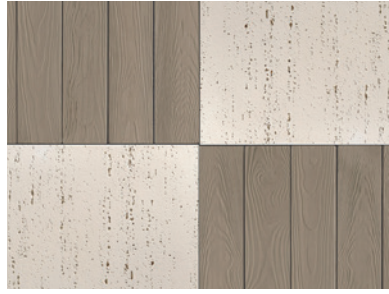

Travertina Raw - Borealis

Travertina 30 × 30 Ivory 50%
Borealis 5 × 30 Hazelnut Brandy 50%

See page 9