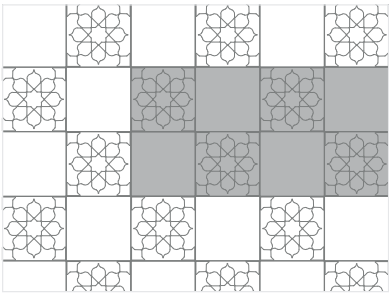

600 × 600 Beige Cream 50%
 600 × 600 Caffè Crema 50%

Blu - Valet - Squadra

Blu Grande 82%
 Valet 10%
 Squadra 8%

Industria 300 × 300

Chestnut brown 50%
 Onyx Black 26%
 Greyed Nickel 24%

Hexa

Shale Grey 55%
 Greyed Nickel 45%

Industria Collection

600 × 300 in Greyed Nickel 42%
 600 × 200 in Shale Grey 32%
 600 × 100 in Onyx Black 16%
 300 × 150 in Onyx Black 10%

Squadra

Shale Grey 70%
 Onyx Black 30%

Mosaics - Texture

Industria Collection