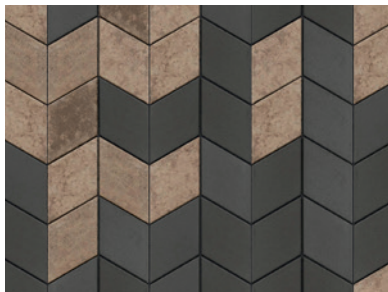

Diamond

Onyx Black 25%
Greyed Nickel 75%

Hexa

Greyed Nickel 35%
Beige Cream 35%
Chestnut brown 20%
Onyx Black 10%

See page 4

See page 5

See page 5

Industria 600 x 600

Shale Grey 33.3%
Greyed Nickel 33.3%
Onyx Black 33.3%

Diamond

Onyx Black 70%
Chestnut Brown 30%

Industria Triangle

Beige Cream 60%
Chestnut Brown 60%

See page 6

See page 6

See page 7