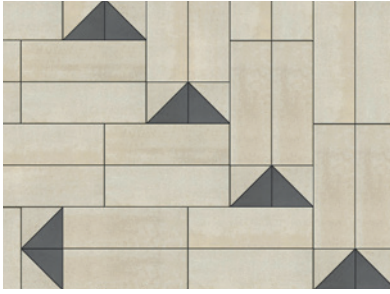

Ocean Grande - Valet

Ocean Grande Greyed Nickel 94%
Valet Onyx Black 6%

See page 12

Mosaics - Shapes

Industria Collection

Industria 300 × 900 Beige Cream 86%
 Industria 300 Triangle Beige Cream 7%
 Industria 300 Triangle Onyx Black 7%