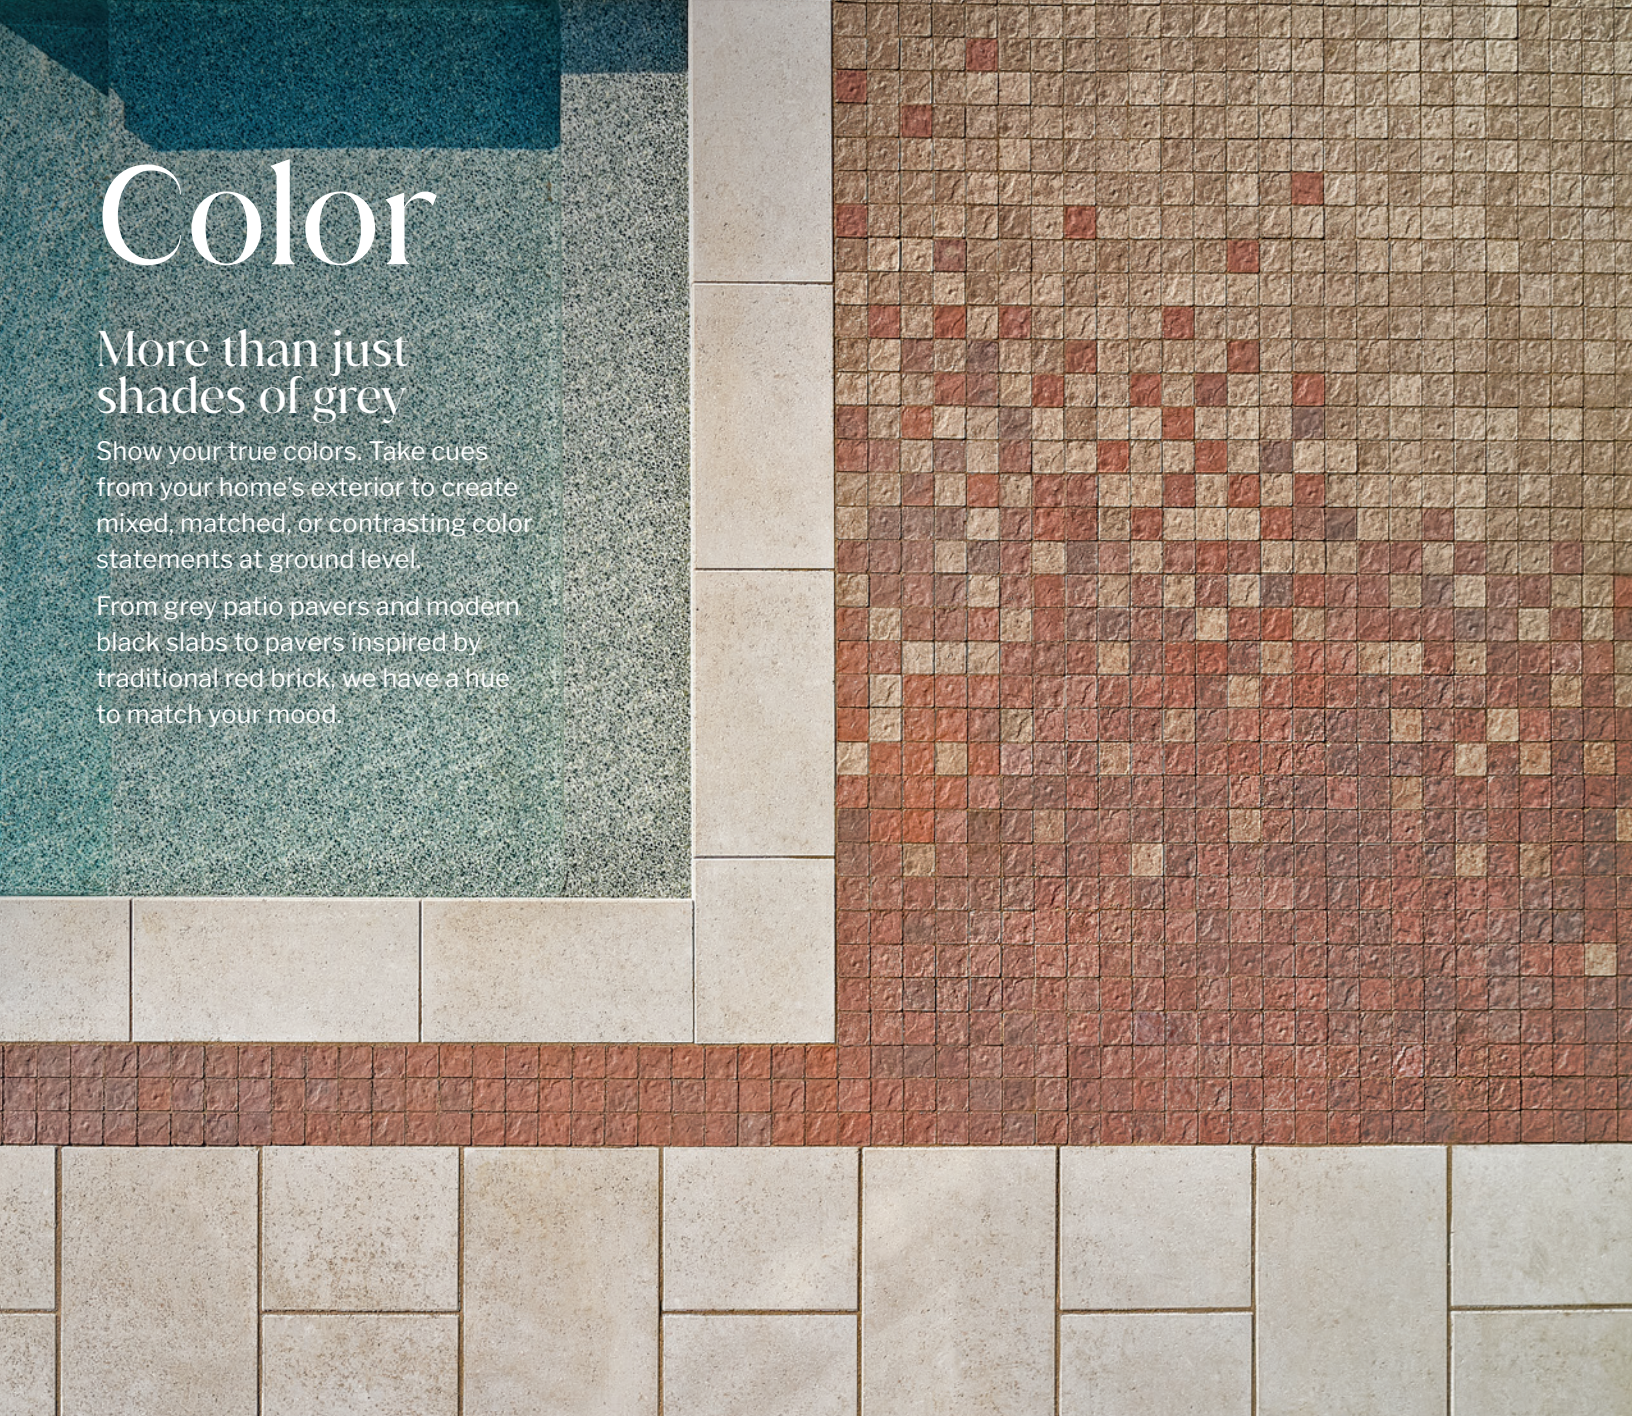

We live to create.

Color

More than just shades of grey

Show your true colors. Take cues from your home's exterior to create mixed, matched, or contrasting color statements at ground level.

From grey patio pavers and modern black slabs to pavers inspired by traditional red brick, we have a hue to match your mood.