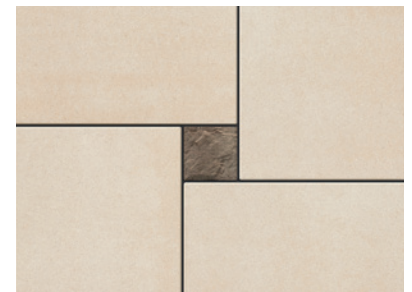

Blu Grande - Valet

Blu Grande Beige Cream 94%
Valet Chestnut Brown 6%

See page 18