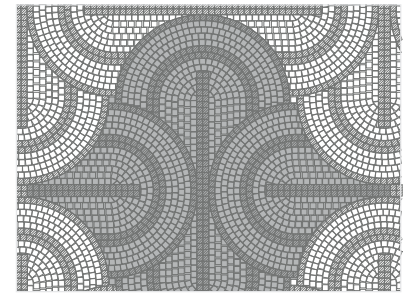

Squadra

Shale Grey 72%
Onyx Black 28%

See page 21