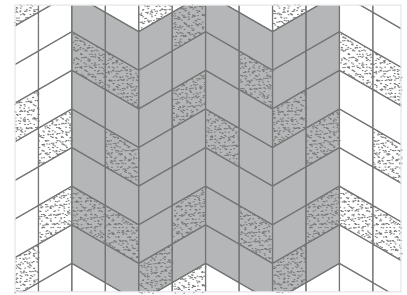

Industria 600 × 600 Greyed Nickel 50%
 Industria Flora Daisy Greyed Nickel 50%

See page 8

Travertina Raw - Borealis

Travertina 30 × 30 Ivory 50%
 Borealis 5 × 30 Hazelnut Brandy 50%

See page 9

Diamond

HD² Smooth Greyed Nickel 50%
 HD² Granitex Greyed Nickel 50%