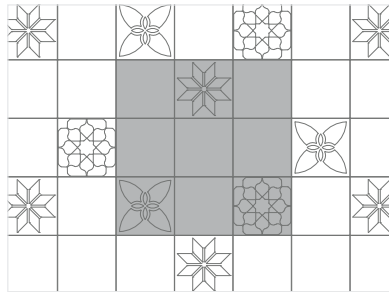

Industria Flora

Industria 600 x 600 Greyed Nickel 50%
Industria Flora Greyed Nickel 50%