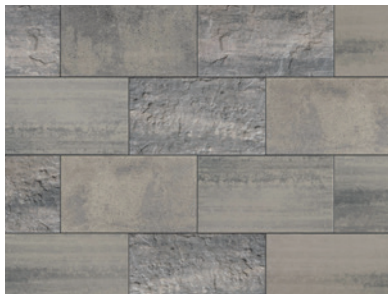

Blu Grande

Smooth Shale Grey	33.3%
Polished Shale Grey	33.3%
Slate Shale Grey	33.3%