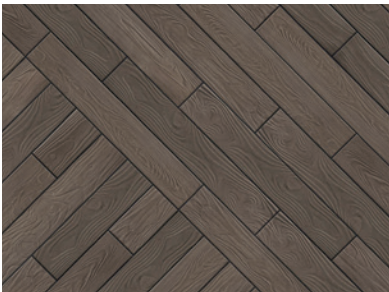

Borealis

Smoked Pine 100%

See page 26