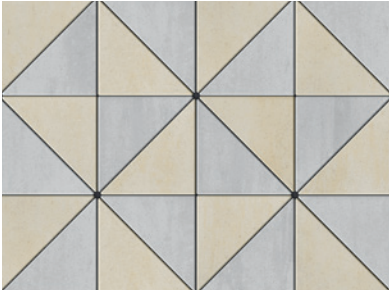

Mosaics - Color

Industria 300 Triangle

Beige Cream	50%
Greyed Nickel	50%