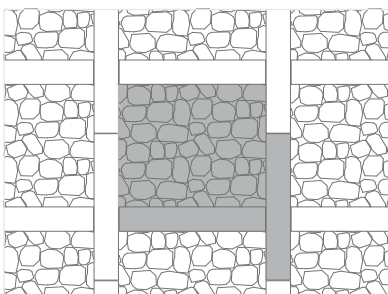

Antika - Borealis

Antika Onyx Black	70%
Borealis Riviera	30%